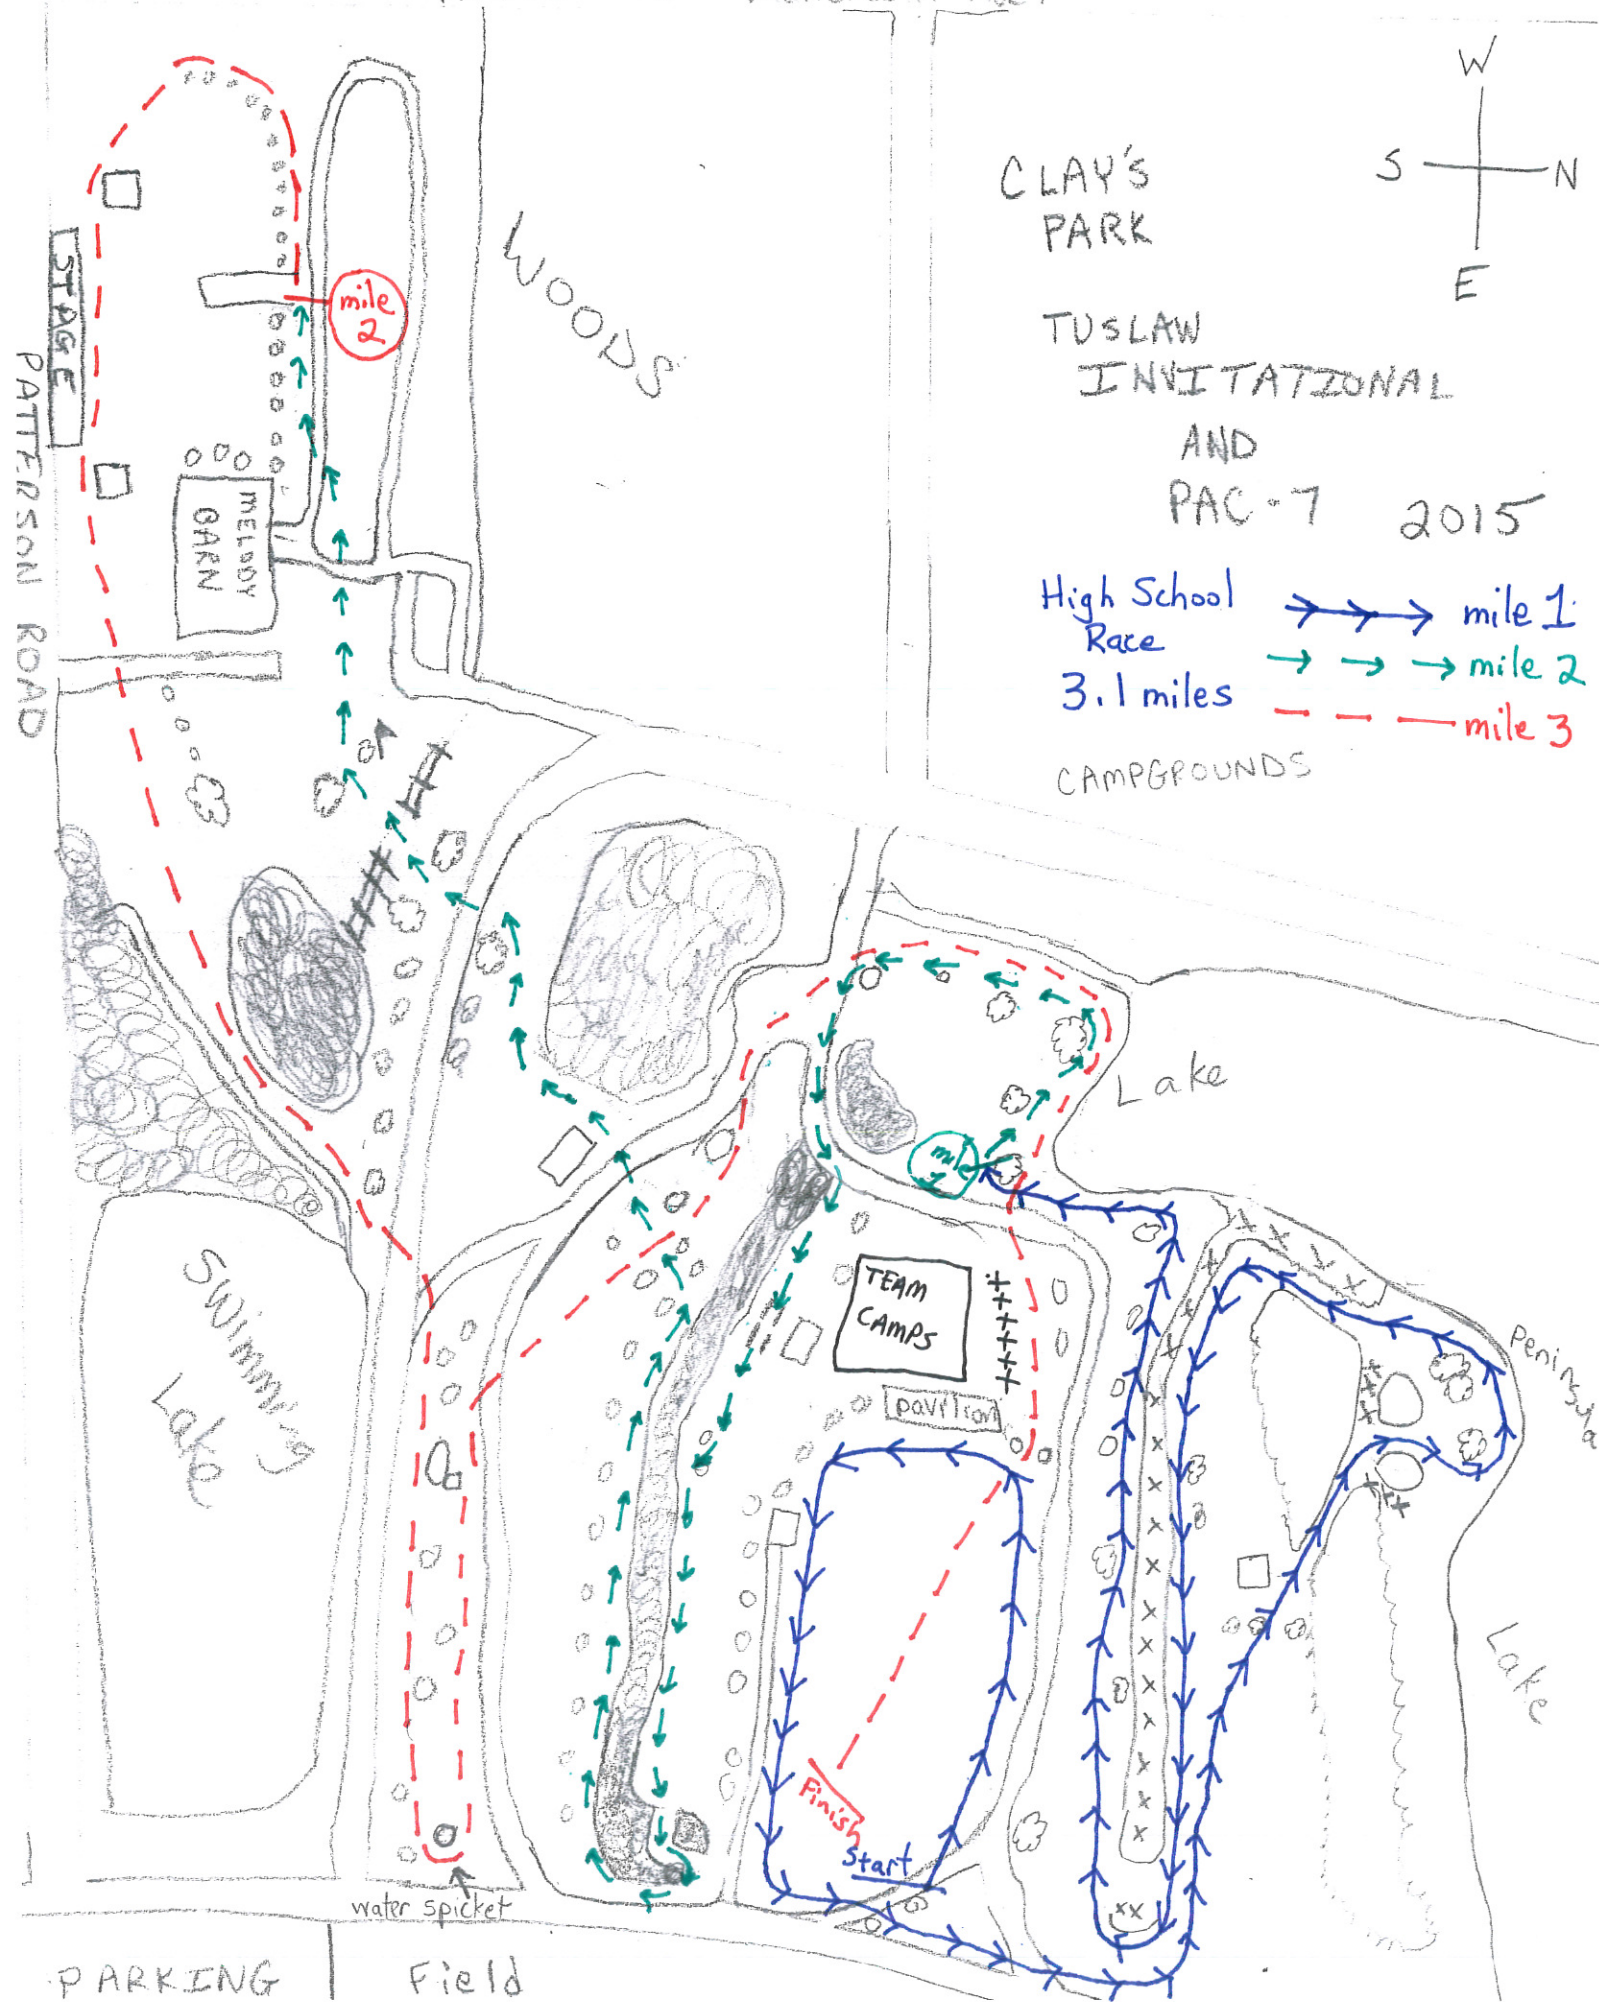

ROUTE 93 - Manchester Ave.

CLAY'S PARK

TUSLAW INVITATIONAL

AND

PAC-7 2015

High School Race →→→ mile 1  
 3.1 miles →→→ mile 2  
 →→→ mile 3

CAMPGROUNDS

ROUTE 93 - Manchester Ave.

CLAY'S PARK

TUSLAW INVITATIONAL

AND

PAC-7 2015

Middle School  
Race 2 Miles

WOODS

MELBODY  
GARN

STAGE

PATTERSON ROAD

Lake

Swimming  
Lake

TEAM  
CAMPS

pavilion

Peninsula

Lake

Finish

Start

water spicket

PARKING

Field